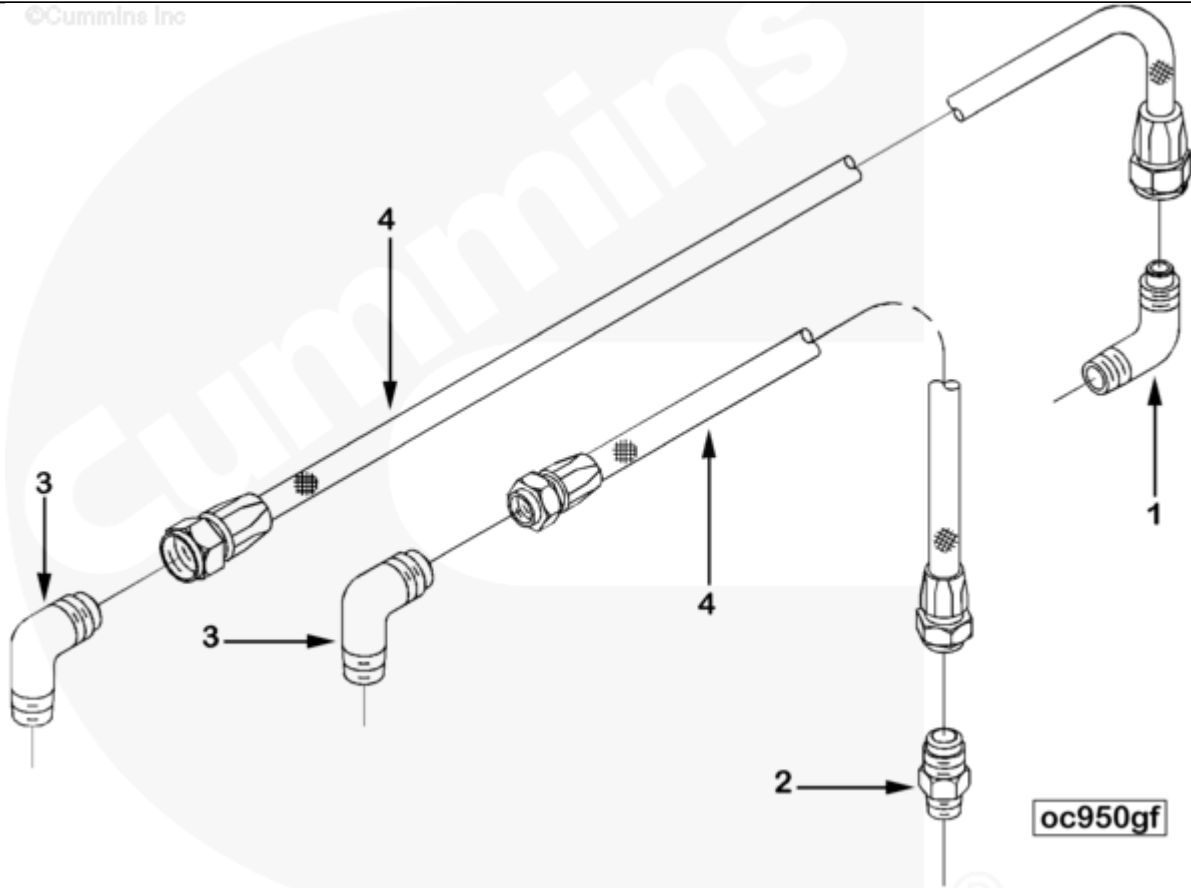

SMALL | MEDIUM | LARGE

Cart	Ref No	Part Number	Part Description	Required	Remarks

View My Cart

		<a href="#">OC9708-02</a>	Marine Gear Oil Cooler		<a href="#">Cooler, Marine Gear Oil...(More)</a>
					(Plumbing)
					For Use With Marine Gear:
					ZF 220A
					Tilt: 5 and 10 Degree
<input type="checkbox"/>	1	<a href="#">43765</a>	Male Adapter Elbow	1	3/8-18 X 3/4-16 (90)
<input type="checkbox"/>	2	<a href="#">69461</a>	Male Connector	1	
<input type="checkbox"/>	3	<a href="#">3005845</a>	Male Adapter Elbow	2	
<input type="checkbox"/>	4	<a href="#">3917134</a>	Flexible Hose	2	